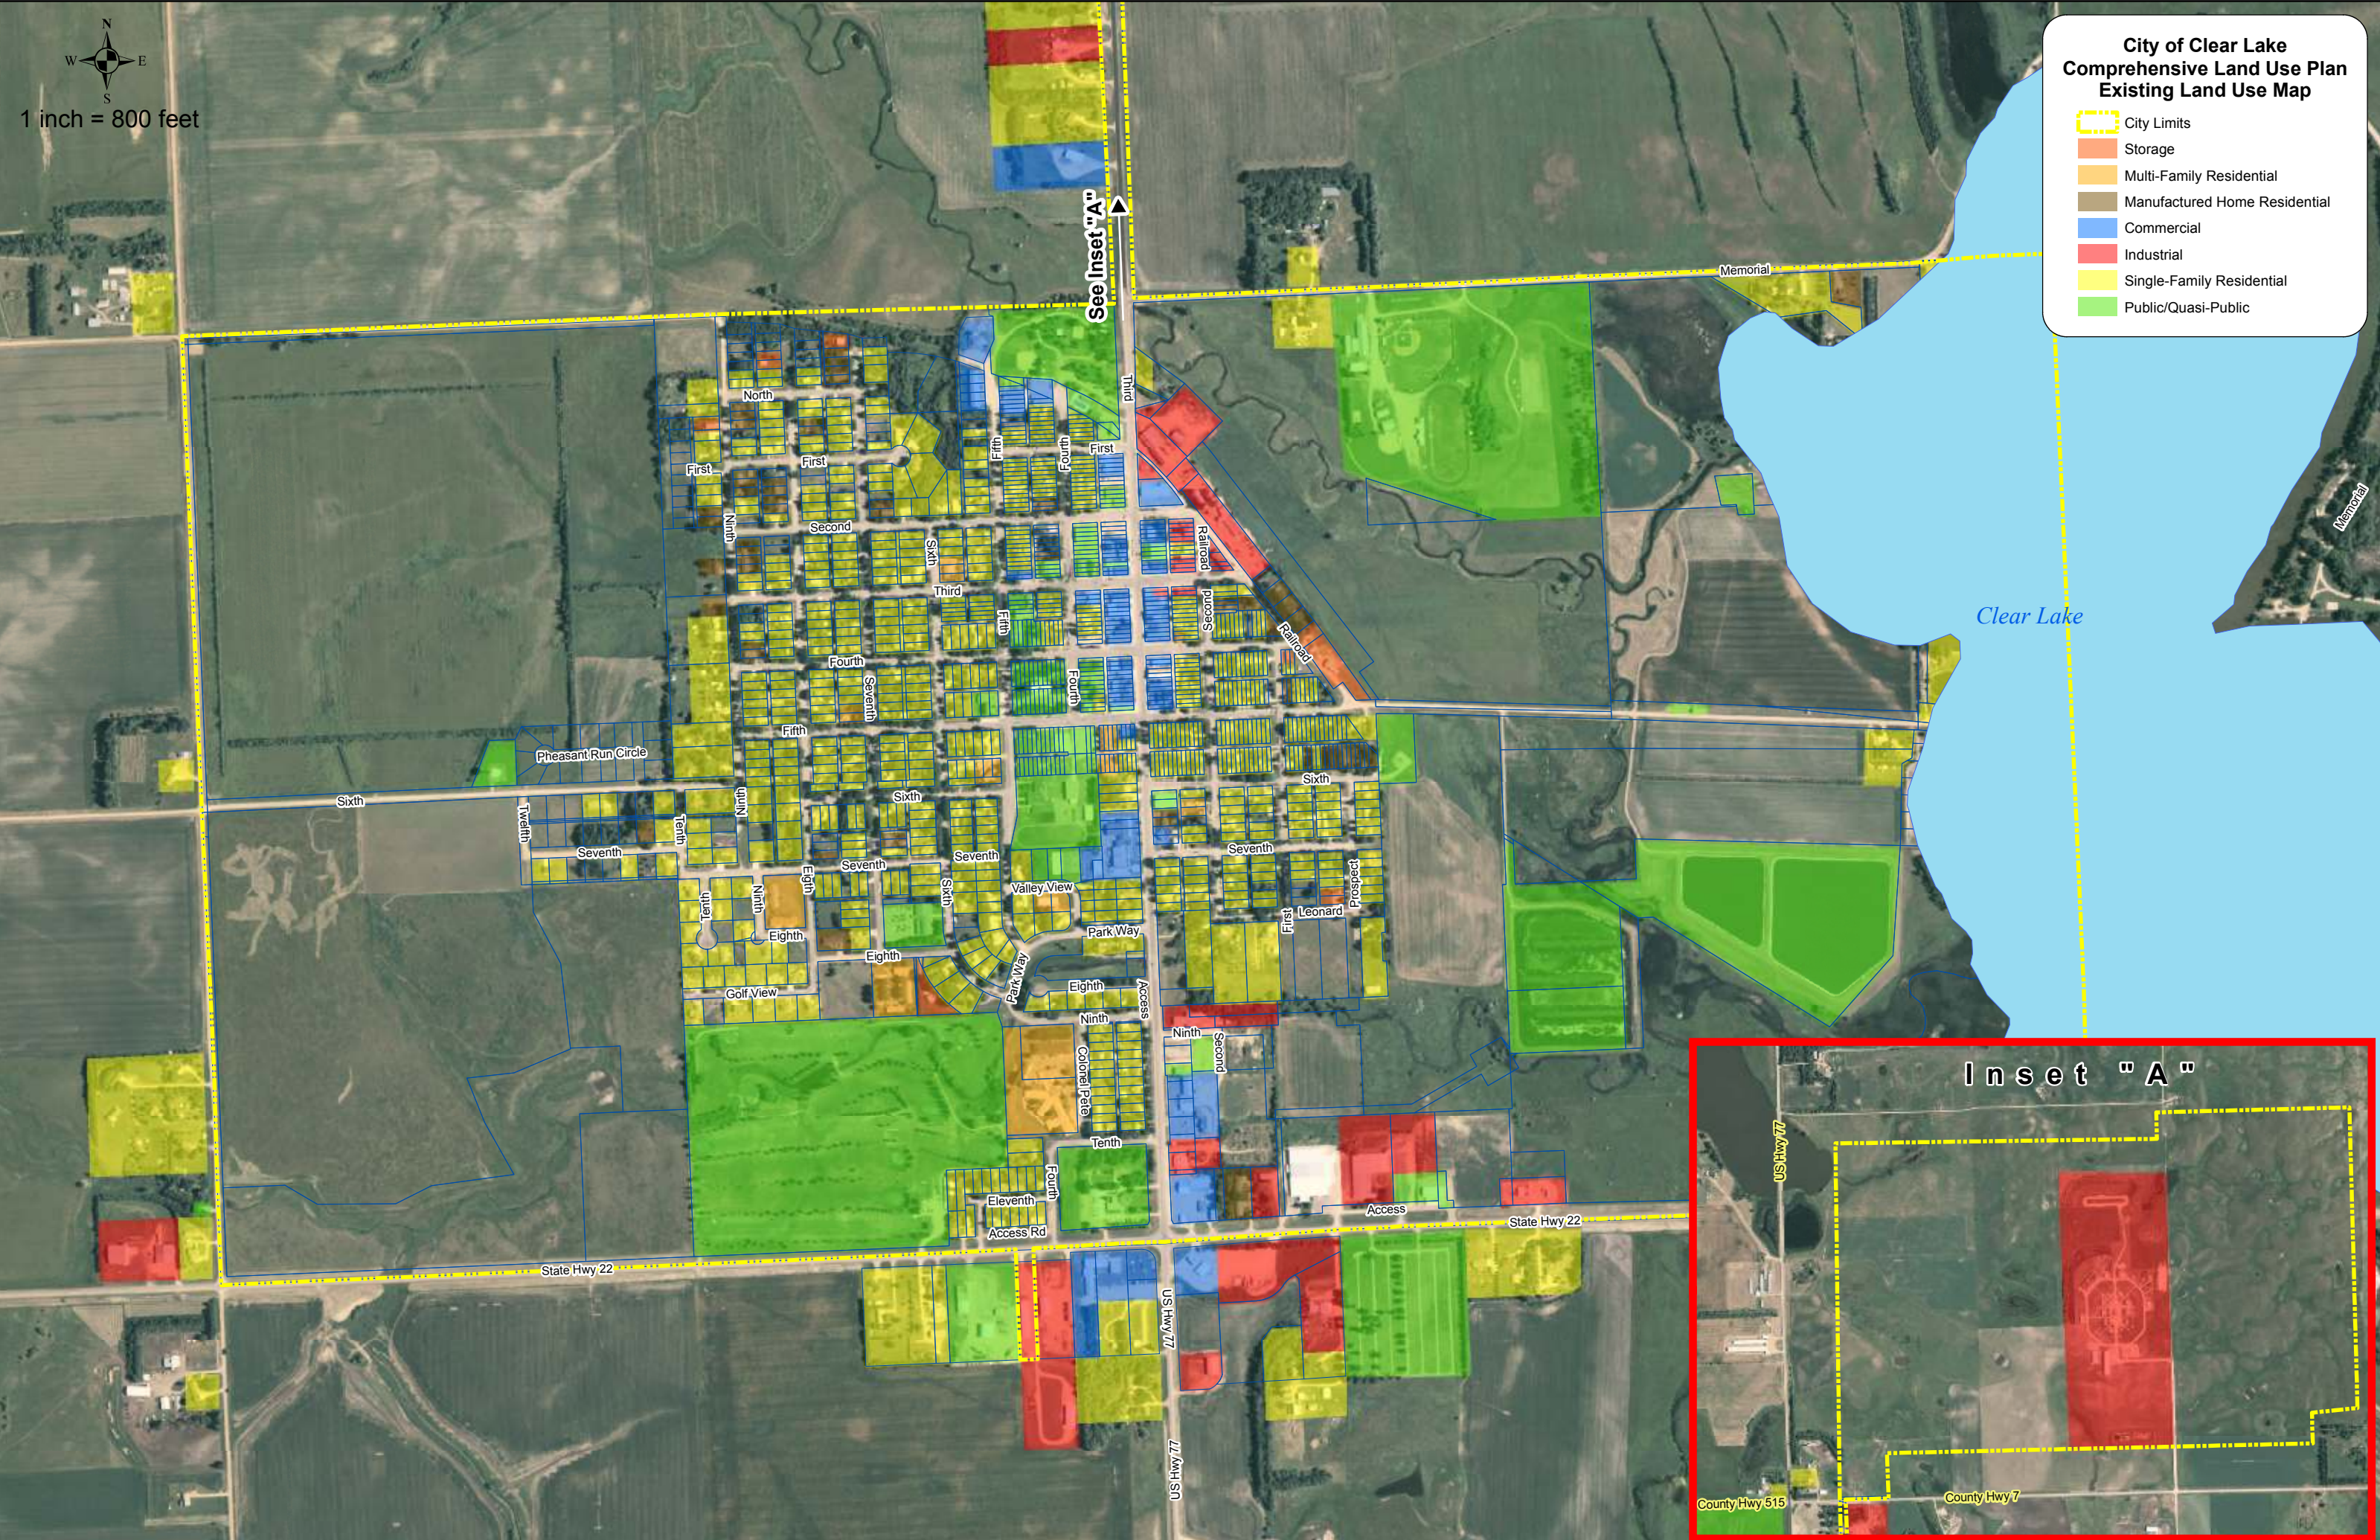

1 inch = 800 feet

### City of Clear Lake Comprehensive Land Use Plan Existing Land Use Map

- City Limits
- Storage
- Multi-Family Residential
- Manufactured Home Residential
- Commercial
- Industrial
- Single-Family Residential
- Public/Quasi-Public

See Inset "A"